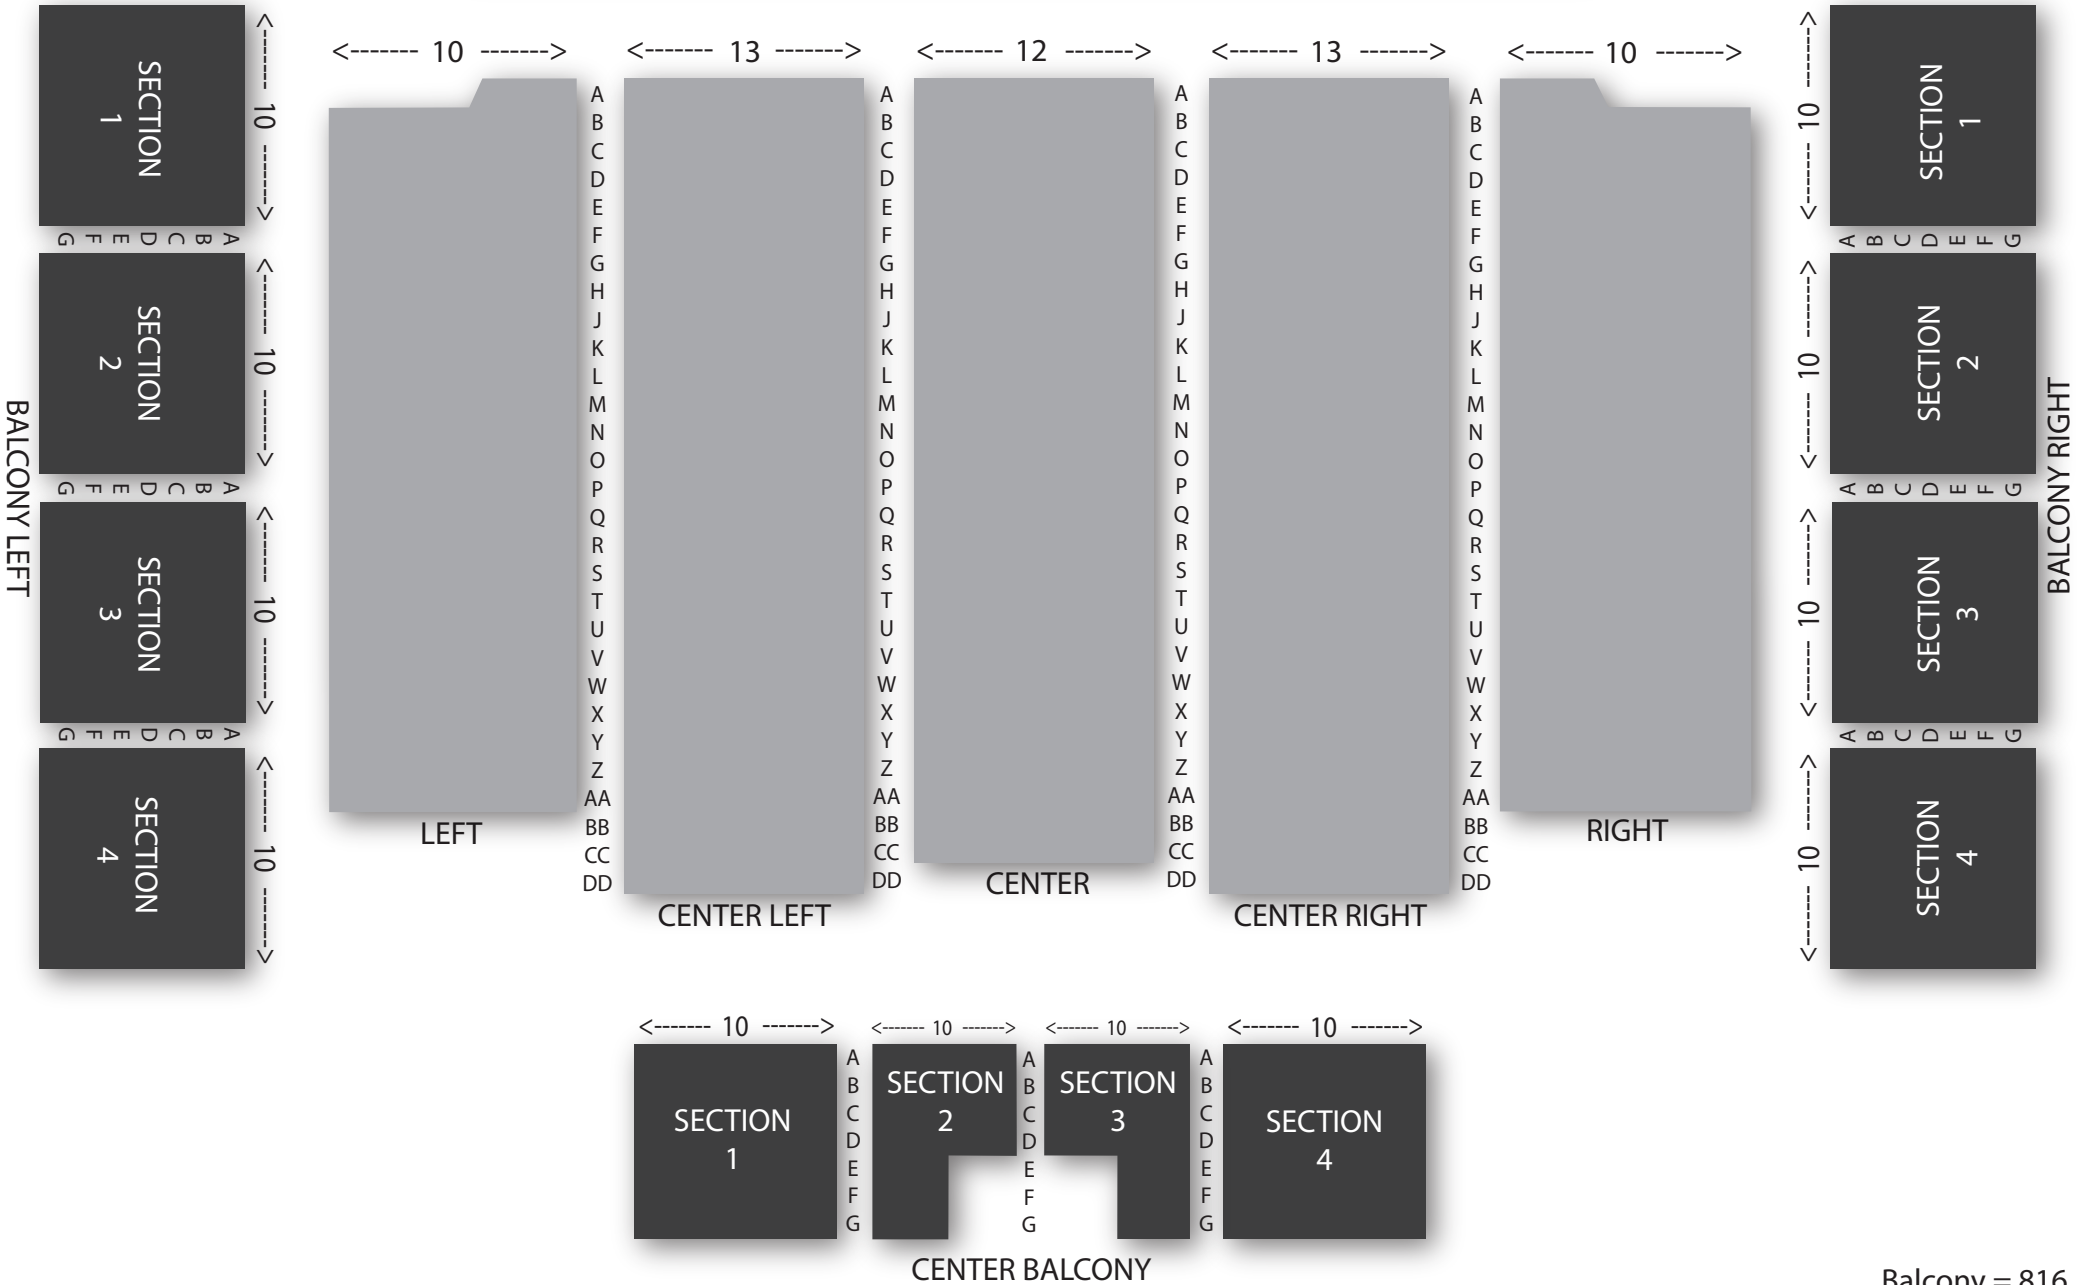

STAGE

SOLDIERS & SAILORS MEMORIAL HALL AUDITORIUM SEATING

Balcony = 816
 Floor = 1529
 Total Seats = 2345